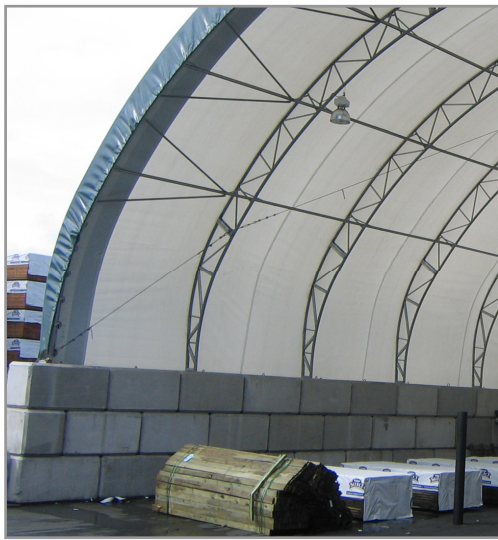

27' 28' 29' 30' 31' 32' 33' 34' 35' 36' 37' 38' 39' 40' 41' 42' 43' 44' 45' 46' 47' 48' 49' 50'

Enviro Forest Products, Langley BC – General Storage Model XP 50 X 48'