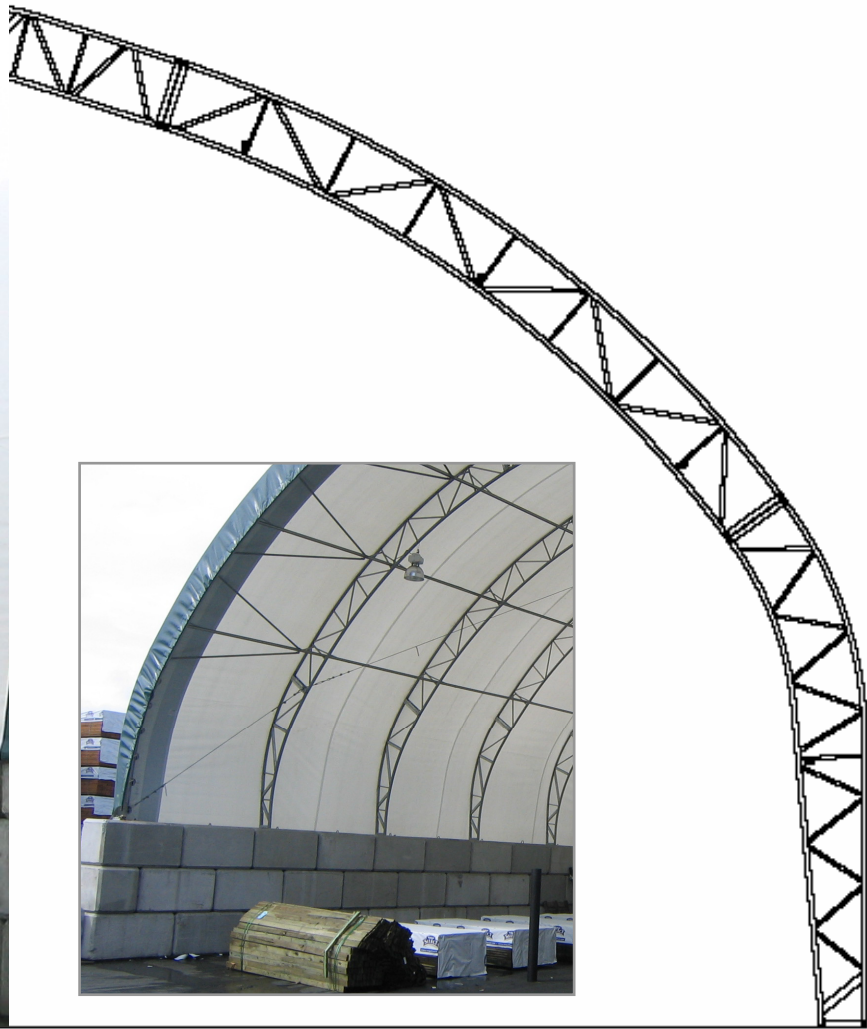

27' 28' 29' 30' 31' 32' 33' 34' 35' 36' 37' 38' 39' 40' 41' 42' 43' 44' 45' 46' 47' 48' 49' 50'

Enviro Forest Products, Langley BC – General Storage Model XP 50 X 48'